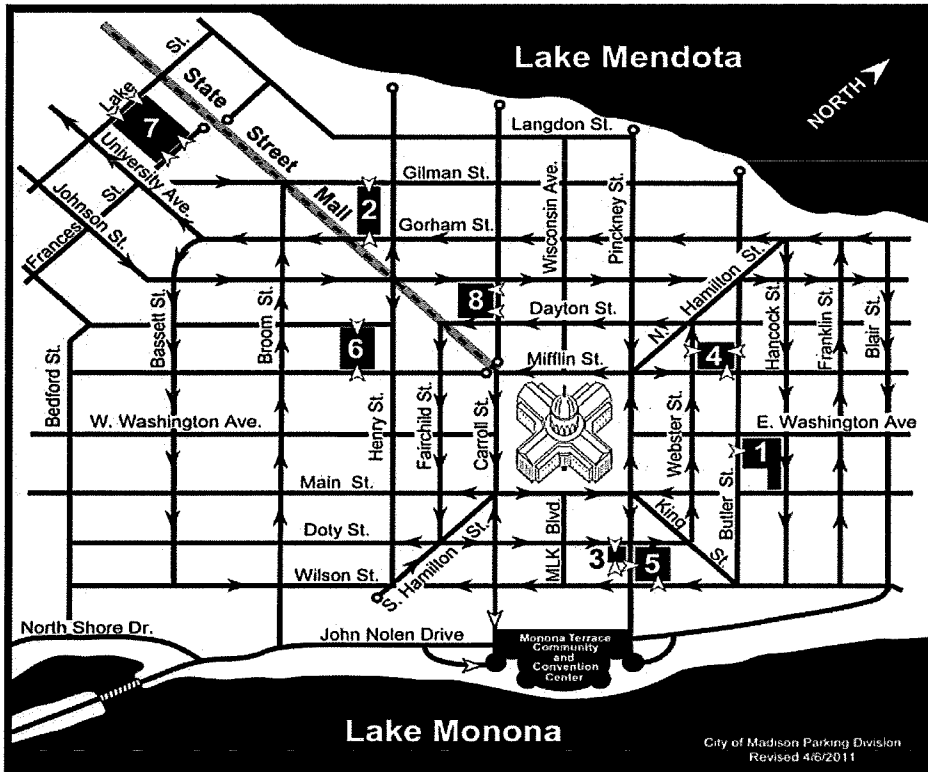

# Downtown Madison Parking Locations

- |                                |                                |
|--------------------------------|--------------------------------|
| 1. Brayton Lot                 | 5. Government East Garage      |
| 2. Buckeye Lot                 | 6. Overture Center Garage      |
| 3. Lot 88                      | 7. State Street Campus Garage  |
| 4. Capitol Square North Garage | 8. State Street Capitol Garage |

You will arrive at the John Nolen Drive entrance  
to the Monona Terrace parking ramp.

## From the east or north of Madison:

- From Hwy 151 South—go toward the State Capitol building.
- Hwy. 151 continues as you turn left on Blair Street. Go 3 blocks.
- Turn right onto Wilson Street. Get into left lane.
- Go 2 blocks and straight through next light.
- Go 3 blocks. Carroll Street will be on your right.
- Turn left into Monona Terrace parking garage.

## From the west or south of Madison:

- From Hwy. 12/18 take Hwy 151 North at Exit 263—John Nolen Drive.
- Pass through five lights, get into the right lane. Lake Monona will be on your right.
- After Broom Street, merge right into the exit lane.
- Turn right into the Monona Terrace parking garage