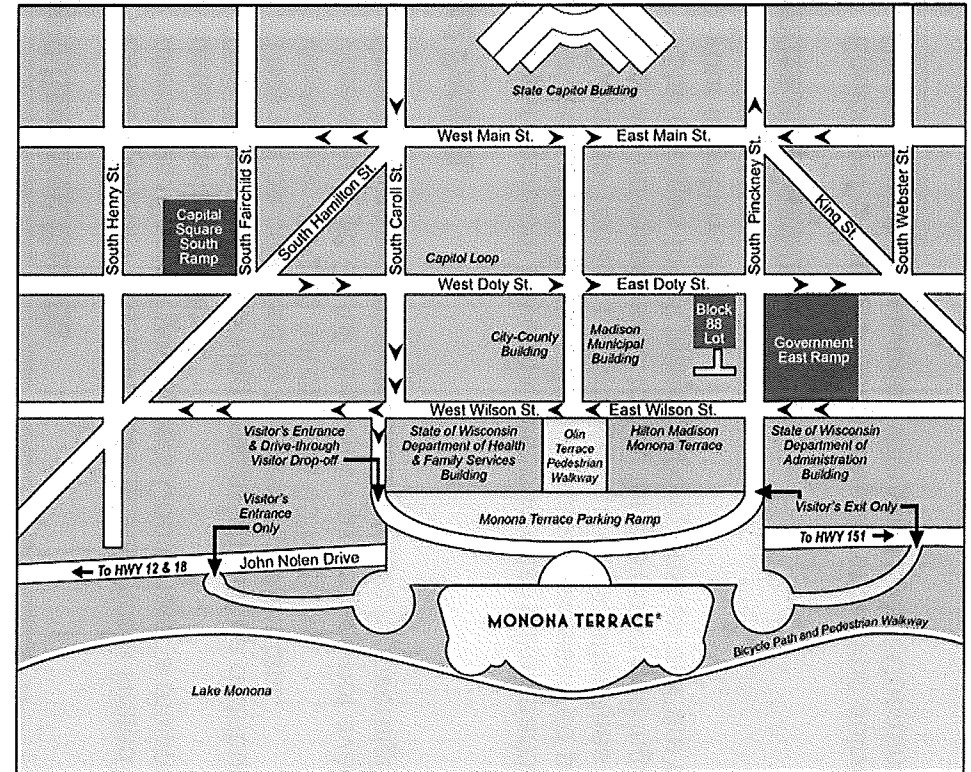

# Downtown Madison Parking Locations

- |                                |                                |
|--------------------------------|--------------------------------|
| 1. Brayton Lot                 | 5. Government East Garage      |
| 2. Buckeye Lot                 | 6. Overture Center Garage      |
| 3. Lot 88                      | 7. State Street Campus Garage  |
| 4. Capitol Square North Garage | 8. State Street Capitol Garage |

You will arrive at the John Nolen Drive entrance  
to the Monona Terrace parking ramp.

## From the east or north of Madison:

- From Hwy 151 South—go toward the State Capitol building.
- Hwy. 151 continues as you turn left on Blair Street. Go 3 blocks.
- Turn right onto Wilson Street. Get into left lane.
- Go 2 blocks and straight through next light.
- Go 3 blocks. Carroll Street will be on your right.
- Turn left into Monona Terrace parking garage.

## From the west or south of Madison:

- From Hwy. 12/18 take Hwy 151 North at Exit 263—John Nolen Drive.
- Pass through five lights, get into the right lane. Lake Monona will be on your right.
- After Broom Street, merge right into the exit lane.
- Turn right into the Monona Terrace parking garage